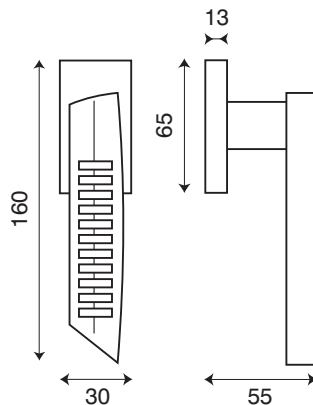

Skyline

Marcello Cutino

Cromo lucido - Polished chrome
Glanz chrome - Chrom poli

Cromo satinato - Satin chrome
Mat chrome - Chrom satiné

Articolo / Product Model / Article	RSKY	Catalogo / Catalogue Katalog / Catalogue	SKYLINE	Materiale / Material Material / Matériel	Ottone Brass
Set A	Set B	Set C	Set D	Set E	Set F Set G