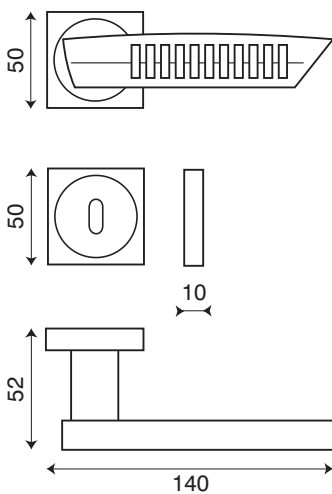

Skyline

Marcello Cutino

Cromo lucido - Polished chrome
Glanz chrome - Chrom poli

Cromo satinato - Satin chrome
Mat chrome - Chrom satiné

Articolo / Product Model / Article	RSKY	Catalogo / Catalogue Katalog / Catalogue	SKYLINE	Materiale / Material Material / Matériel	Ottone Brass
Set A	Set B	Set C	Set D	Set E	Set F Set G