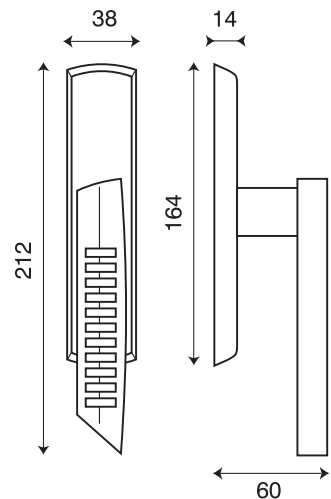

Skyline

Marcello Cutino

Cromo lucido - Polished chrome
Glanz chrome - Chrom poli

Cromo satinato - Satin chrome
Mat chrome - Chrom satiné

Articolo / Product Model / Article	RSKY	Catalogo / Catalogue Katalog / Catalogue	SKYLINE	Materiale / Material Material / Matériel	Ottone Brass
Set A	Set B	Set C	Set D	Set E	Set F Set G